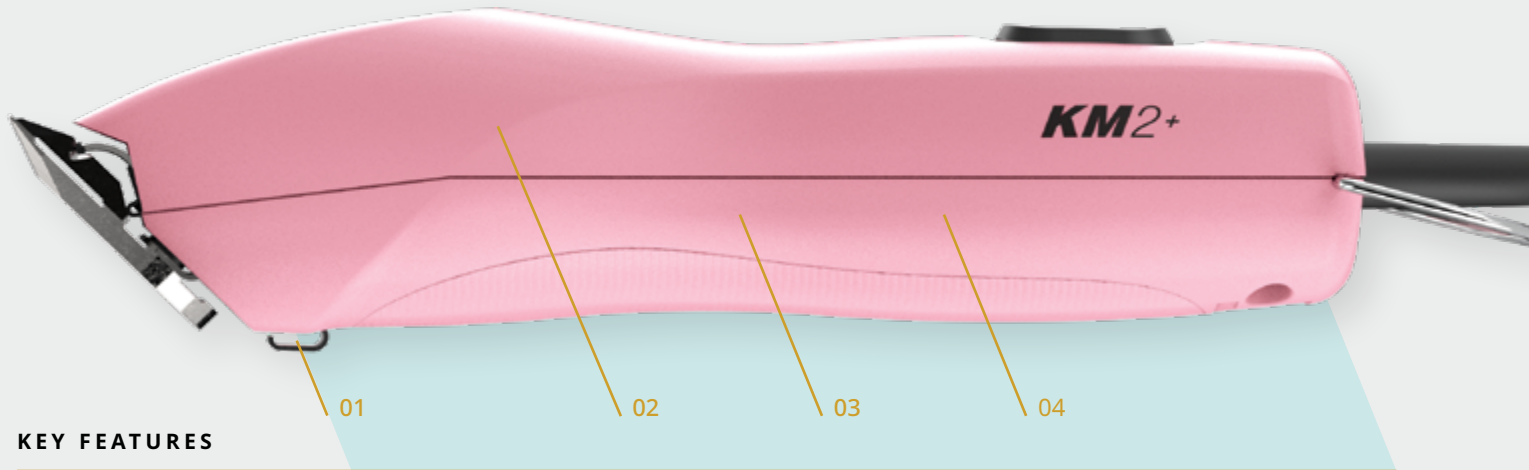

## CORDED CLIPPER

Quiet, lightweight, and built to last. the KM2+ is designed to provide complete control for a professional finish.

### DESIGNED FOR

Perfect For All Coat Types

## KEY FEATURES

- 01** #10 Prime Series blade made from high-carbon steel for long-lasting durability.
- 02** Detachable blades easily swap in and out providing ultimate versatility.
- 03** Upgraded motor runs at 2 speed settings to efficiently cut through all coat types (3,000 & 3,400 RPM).
- 04** 4.2 m cord for unrestricted movement.